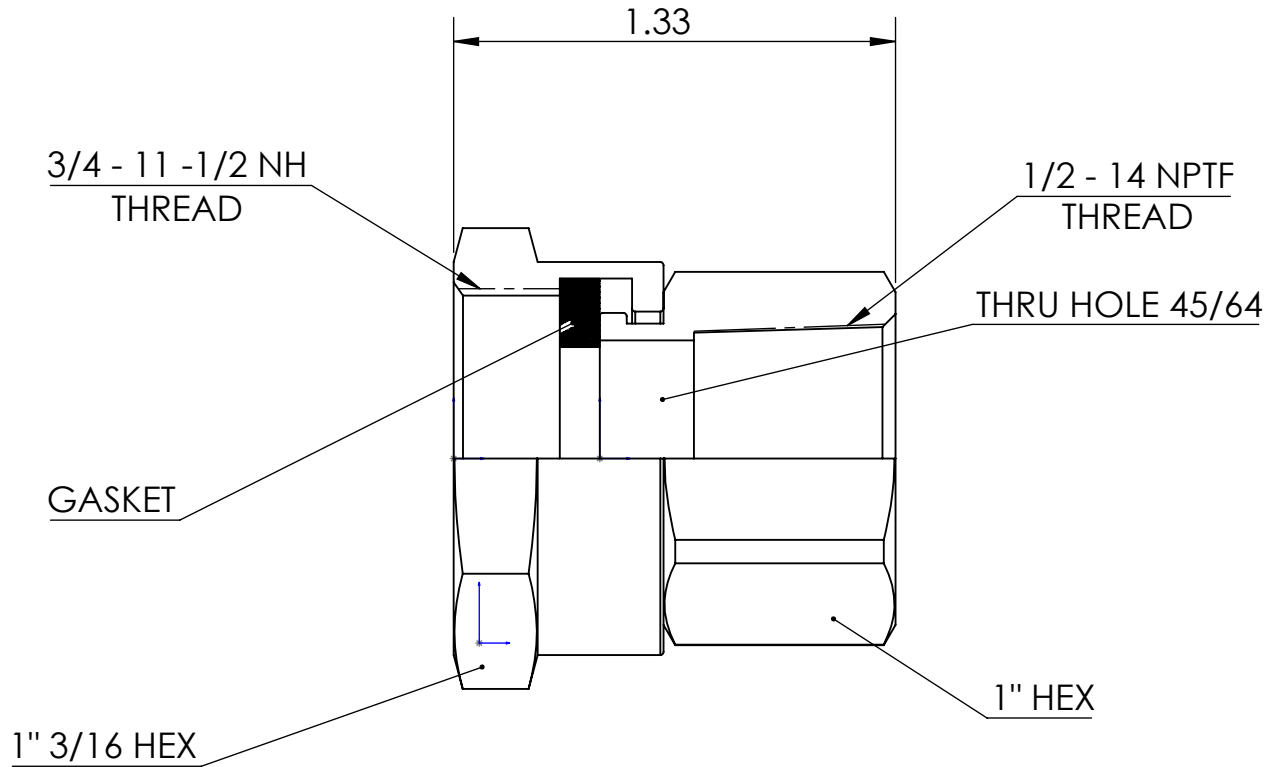

LINE DRAWING NOT FOR PRODUCTION PURPOSES

MATERIAL ALLOY C2745 LEAD FREE BRASS

Dixon Brass
Westmont, Illinois USA

DRAWN P. MONAGHAN	DATE 6/5/19
APPROVED	DATE
ECO NO.	

This drawing is owned by Dixon Valve & Coupling Co. and shall be returned upon demand. It is loaned on condition that it shall not be copied or reproduced or submitted to others without the owners consent. In accepting it, subject to this condition, the recipient further agrees that this drawing or any design detail or concept disclosed herein shall not be used in any way detrimental to or in competition with the owner. If the recipient does not agree to the terms of this agreement they shall return this drawing immediately. The information contained in this drawing is subject to change without notice.

TITLE:
FEMALE HOSE X FEMALE PIPE
SWIVEL NH X NPTF

DO NOT SCALE THIS DRAWING		
SIZE A	DWG. NO. 5021208CLF	REV A