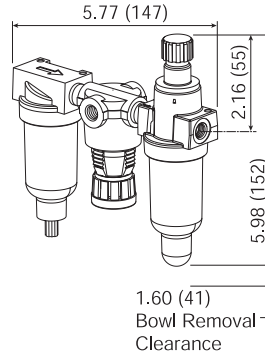

Filter series F03:

- 5 micron element
- .5 oz. bowl

Regulator series R03:

- 2-125 PSI adjusting range
- balanced valve design
- self-relieving
- supplied with a GC620 gauge
- can be mounted with knob in up or down position

Lubricator series L03:

- 1 oz. bowl
- adjustable oil feed
- full view sight dome

transparent bowl

Size	Flow (SCFM)	With Transparent Bowl and Guard				With Metal Bowl			
		Automatic Drain		Manual Drain		Automatic Drain		Manual Drain	
		Part #	Price/E	Part #	Price/E	Part #	Price/E	Part #	Price/E
1/8"	20	C03-01A	\$226.40	C03-01M	\$217.00	C03-01AMB	\$241.00	C03-01MMB	\$231.70
1/4"	20	C03-02A	227.00	C03-02M	217.60	C03-02AMB	241.60	C03-02MMB	232.30

Filter series F08:

- 5 micron element
- .4 oz. bowl

Regulator series R08:

- 0-125 PSI adjusting range
- balanced valve design
- self-relieving
- supplied with a 0-160 PSI flush mount style gauge

Lubricator series L08:

- .6 oz. bowl
- adjustable oil feed
- full view sight dome

metal bowl

Size	Flow (SCFM)	With Transparent Bowl and Guard				With Metal Bowl			
		Automatic Drain		Manual Drain		Automatic Drain		Manual Drain	
		Part #	Price/E	Part #	Price/E	Part #	Price/E	Part #	Price/E
1/8"	29	C08-01A	\$263.55	C08-01M	\$254.40	C08-01AMB	\$277.20	C08-01MMB	\$269.70
1/4"	44	C08-02A	263.55	C08-02M	254.40	C08-02AMB	277.20	C08-02MMB	269.70