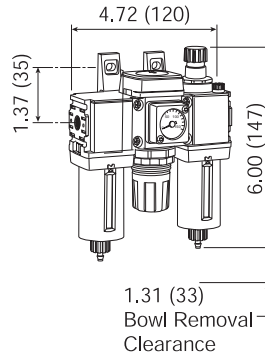

Filter series F03:

- 5 micron element
- .5 oz. bowl

Regulator series R03:

- 2-125 PSI adjusting range
- balanced valve design
- self-relieving
- supplied with a GC620 gauge
- can be mounted with knob in up or down position

Features:

- maximum operating conditions:
 - transparent bowl: **150 PSIG** (10.3 bar) and **32°F to 125°F** (0°C to 52°C)
 - metal bowl: **250 PSIG** (17.2 bar) and **32°F to 150°F** (0°C to 65.5°C)
- Included components: (2) mounting brackets with joiner set

Filter series F08:

- 5 micron element
- .4 oz. bowl

Regulator series R08:

- 0-125 PSI adjusting range
- balanced valve design
- self-relieving
- supplied with a 0-160 PSI flush mount style gauge

Lubricator series L08:

- .6 oz. bowl
- adjustable oil feed
- full view sight dome

metal bowl

Size	Flow (SCFM)	With Transparent Bowl and Guard				With Metal Bowl			
		Automatic Drain		Manual Drain		Automatic Drain		Manual Drain	
		Part #	Price/E	Part #	Price/E	Part #	Price/E	Part #	Price/E
1/8"	29	C08-01A	\$263.55	C08-01M	\$254.40	C08-01AMB	\$277.20	C08-01MMB	\$269.70
1/4"	44	C08-02A	263.55	C08-02M	254.40	C08-02AMB	277.20	C08-02MMB	269.70