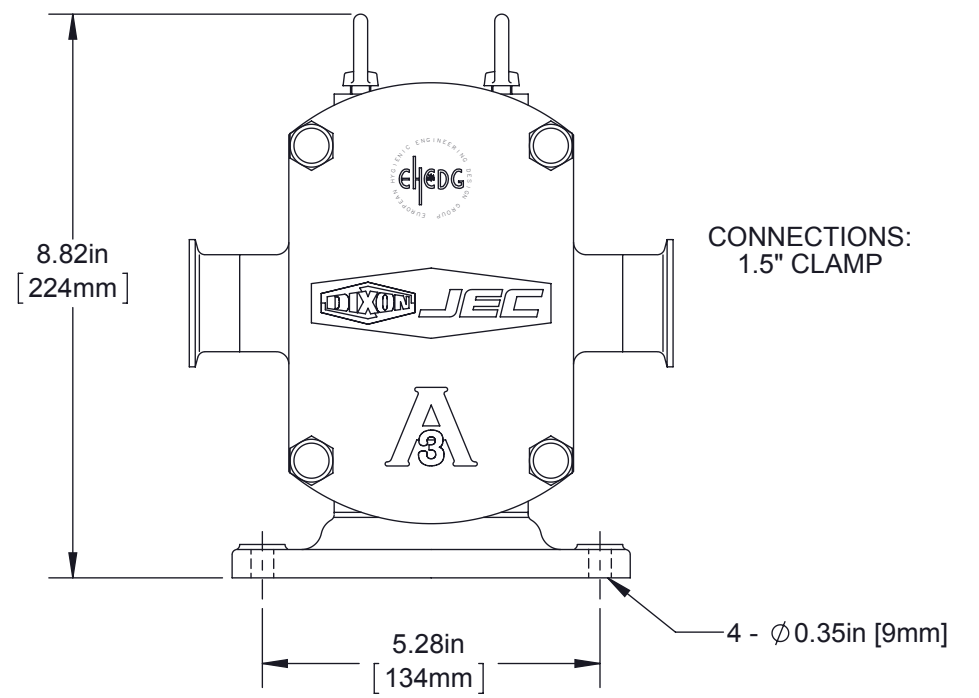

METRIC X STANDARD
SHAFT COUPLINGS
IN STOCK

DIXON SANITARY
N25 W23040 PAUL RD
PEWAUKEE, WI 53072
(800) 789-1718

RZL115

DIMENSIONAL DRAWING

THIS DRAWING AND THE INFORMATION CONTAINED
THERE ON IS THE EXCLUSIVE PROPERTY
OF DIXON SANITARY AND MAY NOT BE COPIED
OR MODIFIED WITHOUT OBTAINING WRITTEN PERMISSION

ALL UNITS IN
INCHES UNLESS
OTHERWISE
SPECIFIED

MATERIAL:
SCALE: 1:3
SHEET: 1 OF 1

SIZE:
B